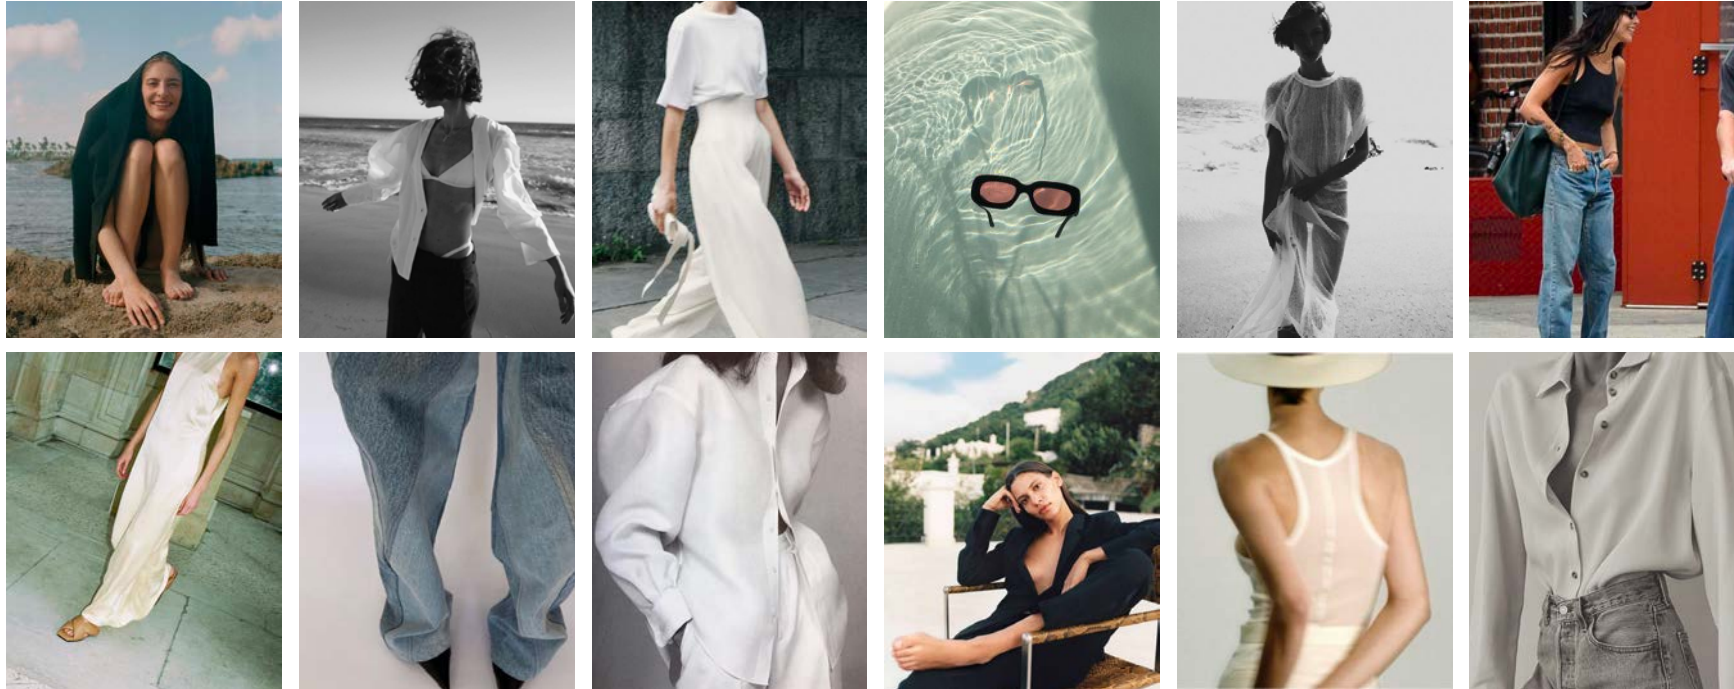

ANINE BING

SUMMER 2024