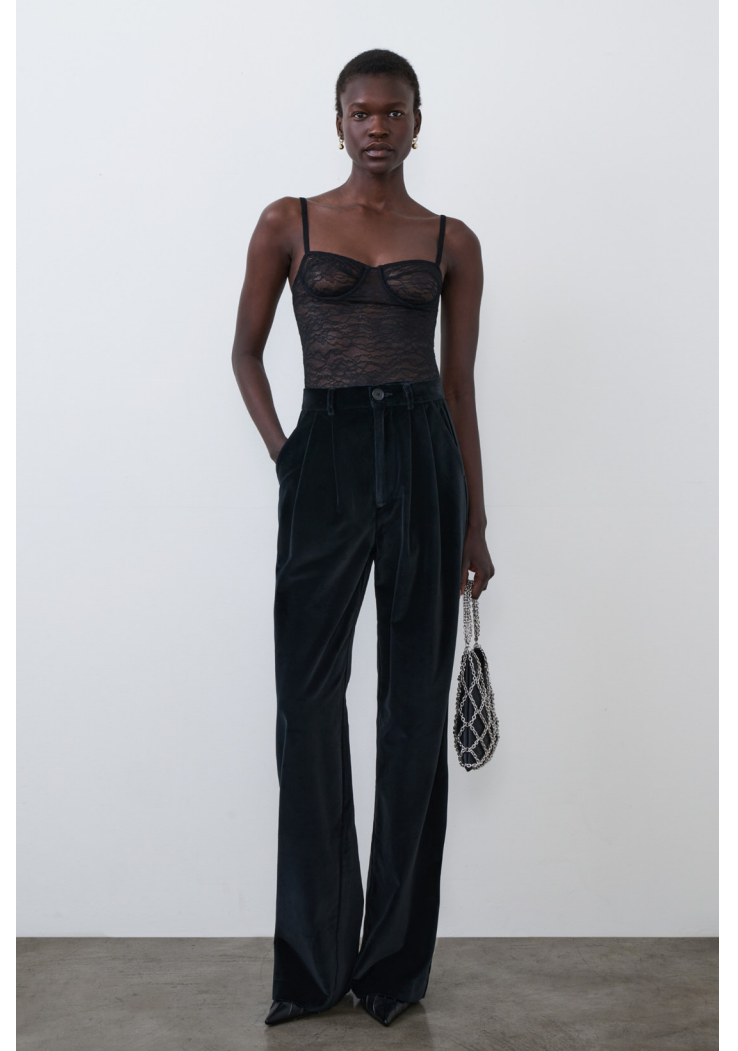

12. CHUNKY DIAMOND HOOPS WITH BALL CHARMS, VIA BODYSUIT, MINI GAIA CHAIN BAG, CARRIE PANT, NADINE PUMPS